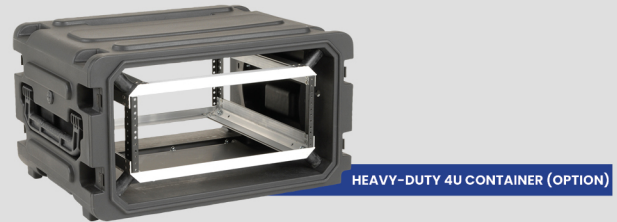

TACTICAL CONTAINER

4U TACTICAL CONTAINER	Outer depth (cm)	Outer width (cm)	Outer height (cm)
Standard model	67.31	57.15	29.21
Heavy-Duty model (option)	72.39	71.12	40.64