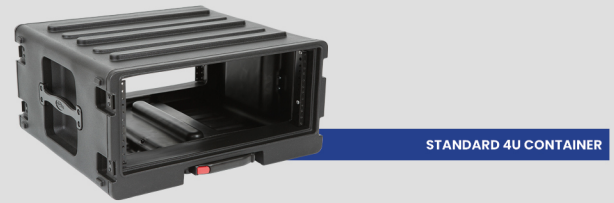

TACTICAL CONTAINER

4U TACTICAL CONTAINER	Outer depth (cm)	Outer width (cm)	Outer height (cm)
Standard model	67.31	57.15	29.21
Heavy-Duty model (option)	72.39	71.12	40.64