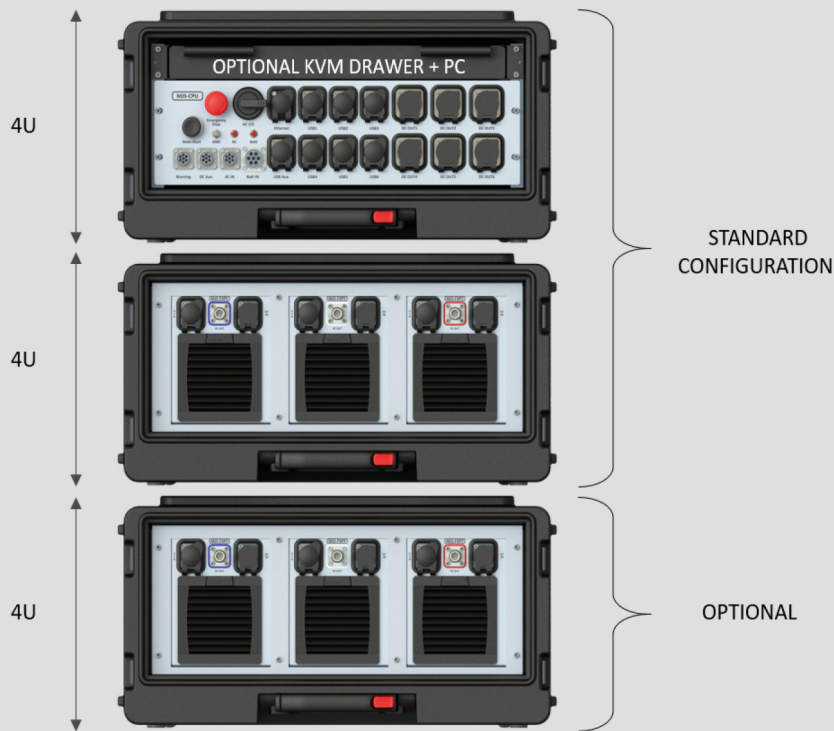

MAJES MODULAR ARCHITECTURE